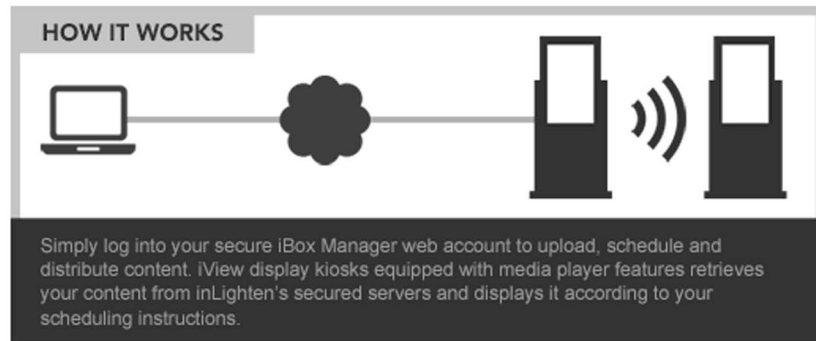

iView display kiosks are the industry standard for quality, durability and visual appeal. Units are available in vertical and horizontal display orientation and can include integrated iBox® digital signage media player capabilities. Whether your objective is to display current events and schedules or show up-to-date rates for your products and services, iView display kiosks can be customized to meet your communication needs.

iView kiosks are managed with inLighten's online iBox Manager® interface. Users can upload, schedule and distribute powerful digital signage content to one or more iView kiosks.

iView kiosks can present content created using a variety of standard graphic software or one of inLighten's specialized web or desktop content management solutions. In addition, iView kiosks may be equipped to display live video, cable or satellite programming and incorporate a variety of other external content using specialized interfaces.

iView-40kv

- Kiosk: inLighten Duramax
- Display: 40" Vertical Screen
- Media Player: Built-in iBox Unit
- Operating System: Windows
- Direct Play Video File Types: MPEG4, SWF, WMV, AVI, EXS, EMS & more
- Live Video: Option
- Video Orientation: 16x9
- Standard Connectivity: HTTPS/LAN
- Wireless Network: Option
- Wireless Video Transmitter: Option
- Standard Color: Black
- Laminate Panel: Option
- Electric: Standard 110
- Standard Warranty: With Hosting Agreement
- Extended Warranty: Available

iView-40kh

- Kiosk: inLighten Duramax
- Display: 40" Horizontal Screen
- Media Player: Built-in iBox Unit
- Operating System: Windows
- Direct Play Video File Types: MPEG4, SWF, WMV, AVI, EXS, EMS & more
- Live Video: Option
- Video Orientation: 16x9
- Standard Connectivity: HTTPS/LAN
- Wireless Network: Option
- Wireless Video Transmitter: Option
- Standard Color: Black
- Laminate Panel: Option
- Electric: Standard 110
- Standard Warranty: With Hosting Agreement
- Extended Warranty: Available